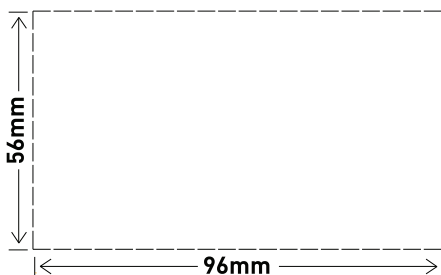

Datasheet

Excel Life™

Dedicated Plate - Double Powerpoint, 10A

CAT. NO. ED777WE, ED777UG, ED777BL, ED777MW, ED777MB

Cat. No.	ED777WE	ED777MW	ED777UG	ED777BL	ED777MB
Colour	White (WE)	Matt White (MW)	Urban Grey (UG)	Black (BL)	Matt Black (MB)
Description	Excel Life™ Dedicated Plate - Double Powerpoint, 10A				
Supply voltage	230 - 240 V a.c. 50Hz				
Current rating	10 A				
Dimensions (W x H x D)	121 x 71 x 10 mm				
Mounting centres	84 mm				
Compliance	AS/NZS 3112				

Excel Life™

Dedicated Plate - Double Powerpoint, 10A

CAT. NO. ED777WE, ED777UG, ED777BL, ED777MW, ED777MB

- Small Footprint (fit 2 x Ø40mm cut-outs)
- Internal safety shutters for extra safety.
- Captive terminal screws.
- Carburised steel and deep head screws.
- Angled terminal screws for ease of use with power tools.
- Funnel shape cable terminals.
- Raised insulated barriers on terminals.
- Elongated oblong mounting holes for better levelling.

Single product	
Cat. No.	Barcode
ED777WE	9321001396529
ED777UG	9321001411253
ED777BL	9321001452058
ED777MW	9321001498216
ED777MB	9321001498414

Inner box (QTY 10)		
Cat. No.	Barcode	Dimensions (W x H x D)
ED777WE	9321001396536	160 x 160 x 120mm
ED777UG	9321001411918	
ED777BL	9321001452775	
ED777MW	9321001498636	
ED777MB	9321001498834	

Outer box (QTY 120)		
Cat. No.	Barcode	Dimensions (W x H x D)
ED777WE	9321001396543	499 x 333 x 266mm
ED777UG	9321001412571	
ED777BL	9321001453475	
ED777MW	9321001499053	
ED777MB	9321001499251	

Glass and tile cut-out dimensions: