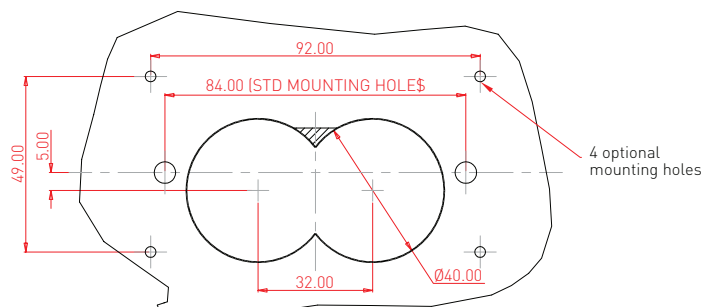

Timber cut-out dimensions:

Legrand Australia
1300 369 777
www.legrand.com.au
ABN 31 000 102 661

Legrand New Zealand
0800 476 009
www.legrand.co.nz

Refer to your group buying office, Legrand Sales Representative or Legrand Sales Office for pricing.

Please note: specifications are subject to change without prior notice.

HPML0591_C

10/2024